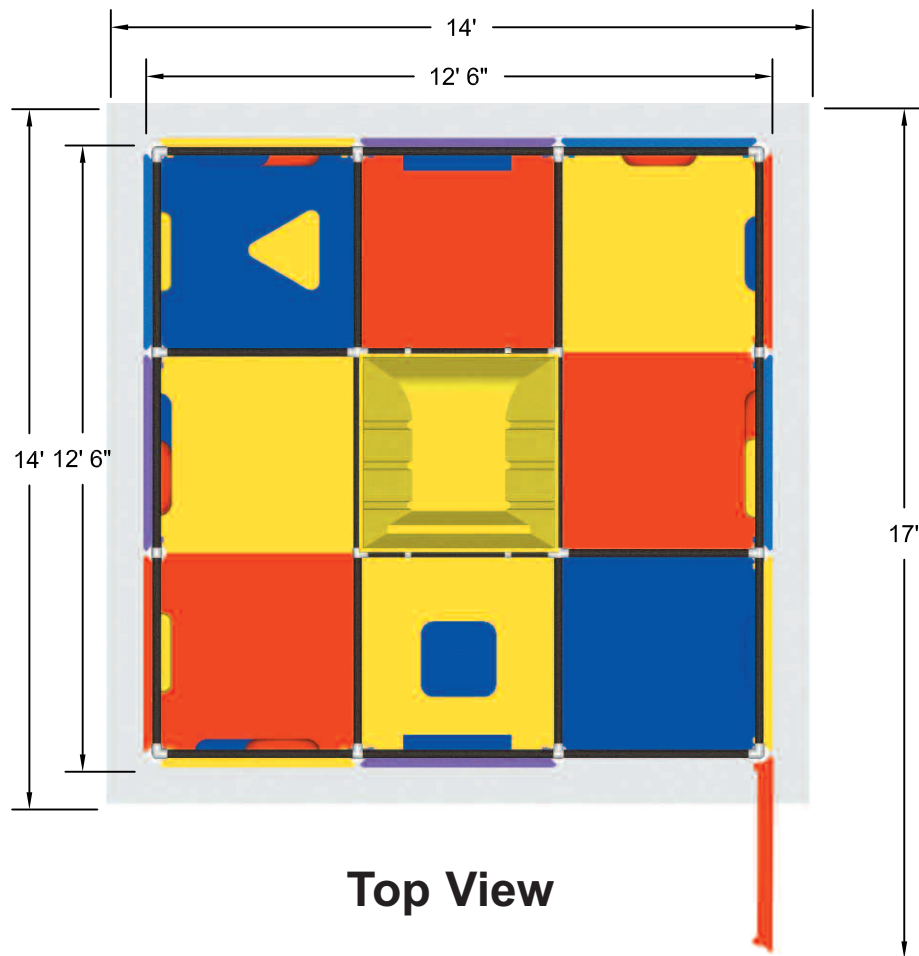

Sportwall™

Junior Playground 12 x 12 Specification Layout

Rev. # 2/18/05

Front View

Top View

Product Specification Sheet

PRODUCT NAME: Sportwall 12'x12' Junior Playground
PART NUMBER: 4-4102

Rev # 5/16/05

SPECIFICATIONS		Quantity
Footprint -Training Station	14' x 17'	
Height with Tub	10'9"	
Height with without Tub	8'9"	
Weight	1250 lbs	
System power requirements	100-240 V receptical, 3 amps	1
Floor Requirements	Flat, level, concrete base	
Floor Preparation Required	YES (for cushioned carpet flooring)	
Group Size	UP to 10	
Site survey required	YES	
Token Operation	YES (available as added option)	
Operator Start Button	YES (available as added option)	