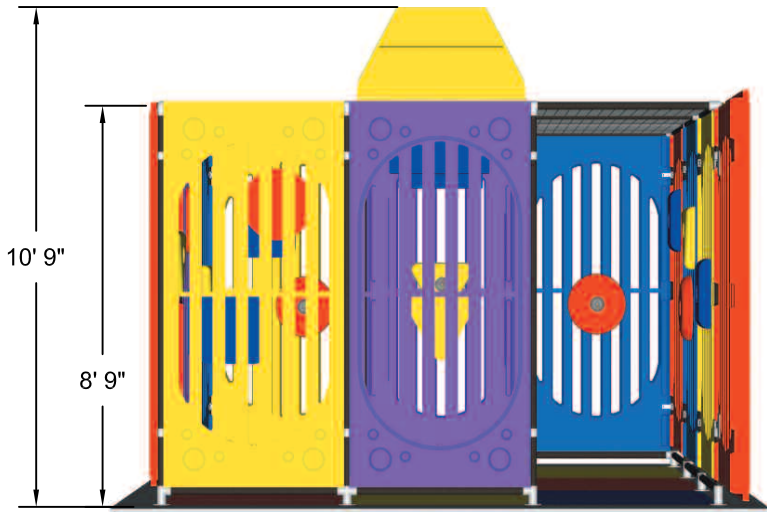

Sportwall™

Junior Playground 12 x 12 Specification Layout

Rev. # 2/18/05

Front View

Top View

Product Specification Sheet

PRODUCT NAME: Sportwall 12'x12' Junior Playground
PART NUMBER: 4-4102

Rev # 5/16/05

SPECIFICATIONS		Quantity
Footprint -Training Station	14' x 17'	
Height with Tub	10'9"	
Height with without Tub	8'9"	
Weight	1250 lbs	
System power requirements	100-240 V receptical, 3 amps	1
Floor Requirements	Flat, level, concrete base	
Floor Preparation Required	YES (for cushioned carpet flooring)	
Group Size	UP to 10	
Site survey required	YES	
Token Operation	YES (available as added option)	
Operator Start Button	YES (available as added option)	

FEATURES		
Scoreboard	YES	1
Time clock	YES	1
Electronic Targets	YES	18
Speakers	YES	2
Sport Flooring	YES	196 sq ft
Circle Modules	RED	6
Square Modules	BLUE	6
Triangle Modules	YELLOW	6
Pre-programmed Audio	YES (instructions, game music, fanfare)	
Auto Restart Mode	YES	
Quick Start Guide	YES	2
Quick Start Poster	YES	2
Remote Control	YES	2
Ball Kit (12 balls, size 6"; 8 noodles)	YES	1