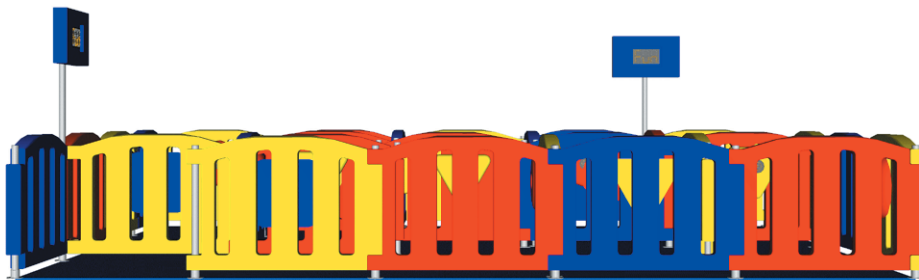

# Product Specification Sheet

PRODUCT NAME: Sportwall 16'x20' Kidz Maze Playground  
PART NUMBER: 4-4115

Rev # 2/1/07

SPECIFICATIONS		Quantity
Footprint	16' x 20'	
Height	72"	
Weight	1356 lbs	
Group Size	UP to 10	
Token Operation	YES (available as added option)	
Program Selector Box	YES (available as added option)	