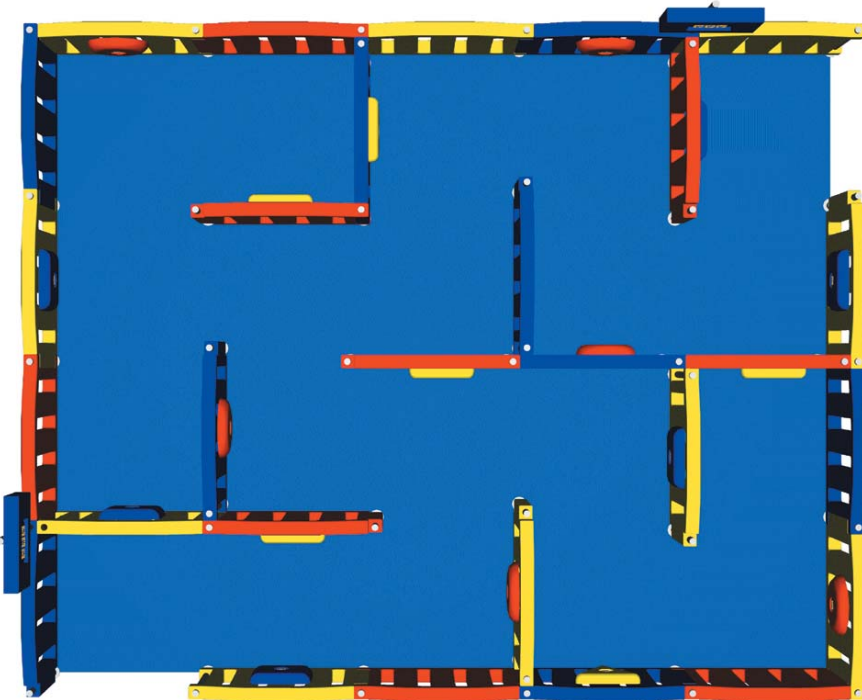

## Kidz Maze Specification Layout

Rev # 2/1/07

Fi

# Product Specification Sheet

PRODUCT NAME: Sportwall 16'x20' Kidz Maze Playground  
PART NUMBER: 4-4115

Rev # 2/1/07

SPECIFICATIONS		Quantity
Footprint	16' x 20'	
Height	72"	
Weight	1356 lbs	
Group Size	UP to 10	
Token Operation	YES (available as added option)	
Program Selector Box	YES (available as added option)	

FEATURES		
Scoreboard / Time clock	YES	2
Electronic Targets	YES	18
Speakers	YES	2
Sport Flooring	YES (available as added option)	320 sq ft
Circle Modules	RED	6
Square Modules	BLUE	6
Triangle Modules	YELLOW	6
Pre-programmed Audio	YES (instructions, game music, fanfare)	
Auto Restart Mode	YES	
Quick Start Guide	YES	2
Quick Start Poster	YES	2
Remote Control	YES	2
Noodle Kit	YES	1